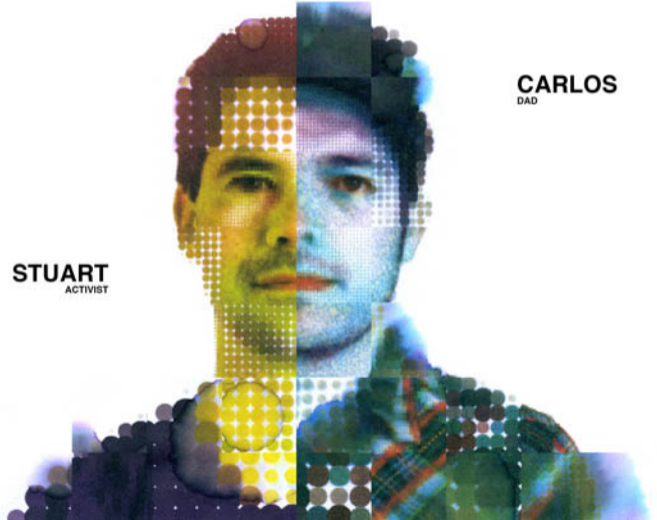

A portrait of Iris, an engineer, with a colorful, pixelated, and halftone-style background. The image is split vertically, with the left side showing a pink-tinted face and the right side showing a blue-tinted face with a grid of colored dots.

IRIS
ENGINEER

A portrait of Ashlyn, an artist, with a colorful, pixelated, and halftone-style background. The image is split vertically, with the left side showing a pink-tinted face and the right side showing a blue-tinted face with a grid of colored dots.

ASHLYN
ARTIST

STUART
ACTIVIST

CARLOS
DAD